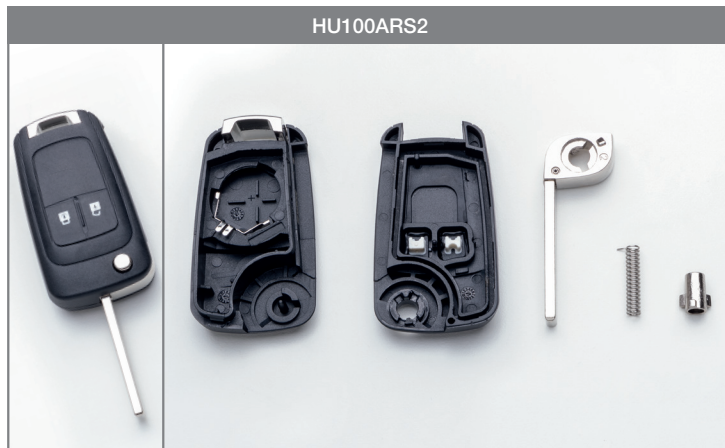

New Car Key Shells compatible with Opel*-Vauxhall*

Application list for HU100ARS2

Make	Model	From year	To year	Buttons
Chevrolet*	Aveo*	2011	2020	2
Chevrolet*	Cruze*	2008	2014	2
Chevrolet*	Orlando*	2011	2015	2
Chevrolet*	Spark*	2016	2020	2
Chevrolet*	Trax*	2012	2020	2
Opel-Vauxhall*	Adam*	2012	2019	2
Opel-Vauxhall*	Astra*	2009	2015	2
Opel-Vauxhall*	Cascada*	2013	2017	2
Opel-Vauxhall*	Corsa*	2012	2014	2
Opel-Vauxhall*	Corsa*	2014	2019	2
Opel-Vauxhall*	Insigna*	2008	2017	2
Opel-Vauxhall*	Karl*	2015	2019	2
Opel-Vauxhall*	Meriva*	2010	2014	2
Opel-Vauxhall*	Mokka*	2009	2015	2
Opel-Vauxhall*	Viva*	2015	2019	2
Opel-Vauxhall*	Zafira*	2009	2015	2

Application list for HU100ARS8

Make	Model	From year	To year	Buttons
Chevrolet*	Cruze*	2008	2014	3
Chevrolet*	Orlando*	2011	2015	3
Opel-Vauxhall*	Astra*	2009	2015	3
Opel-Vauxhall*	Insigna*	2008	2017	3

> More info at mykeyspro.com