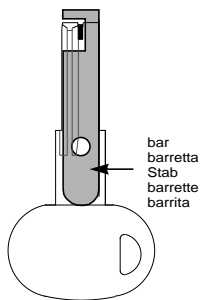

MATRIX SX - SLX

PER:
FOR:

MOTTURA (I)

C30 C31 C38

Champions System

bar
barretta
Stab
barrette
barrita

Only for C38 System
Solo per C38 System
Nur für C38 System
Seulement pour C38 System
Sólo para C38 System