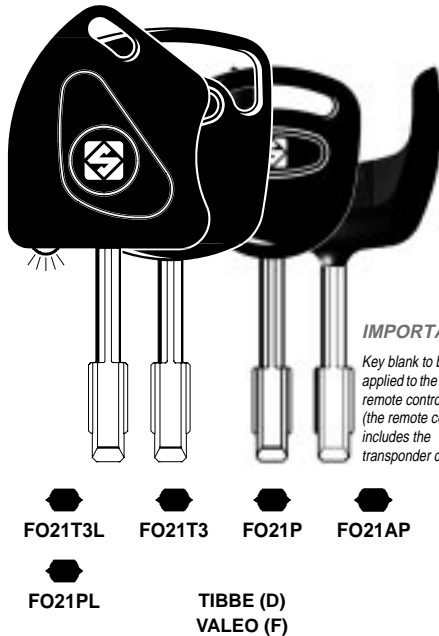

PER:
FOR: **FORD (EU + USA)**

IMPORTANT!
Key blank to be applied to the original remote control (the remote control includes the transponder chip)

OPTIONAL

D705485ZB

Code attachment
Dispositivo a codice
Code-Vorrichtung
Dispositif à code
Dispositivo a código