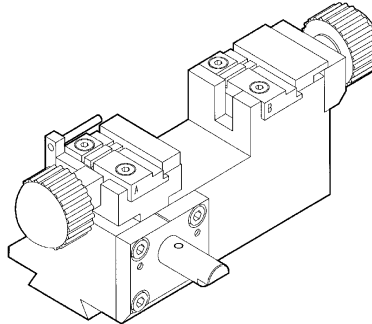

D710705ZB

Code attachment
Set dispositivo a codice
Code-Vorrichtung
Dispositif à code
Dispositivo a código

OPTIONAL

D722694ZB

Set for MOTTURA keys
Set per chiavi MOTTURA
Satz für MOTTURA Schlüssel
Jeu pour clés MOTTURA
Set para llaves MOTTURA